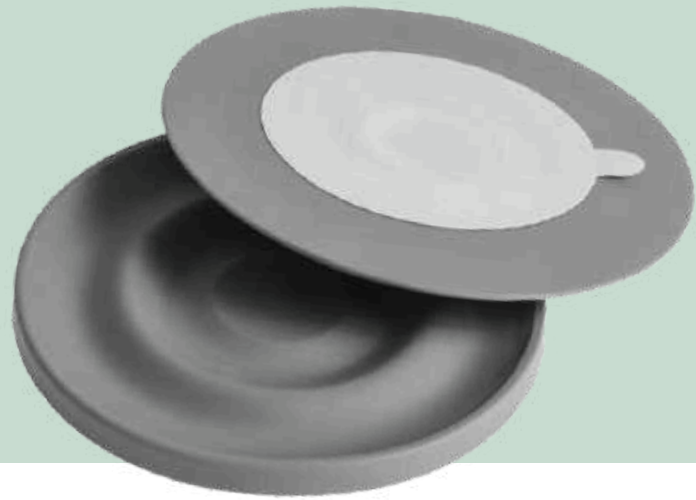

Made of safe recycled material.

Available in 4 colors:

Possible configuration:

PET FOOD BOWL BASE

8 [CM]

The base attaches the bowl to the ground preventing it from moving.

- solves the problem of escaping bowl
- peaceful meal
- the product consists of two parts with a magnet