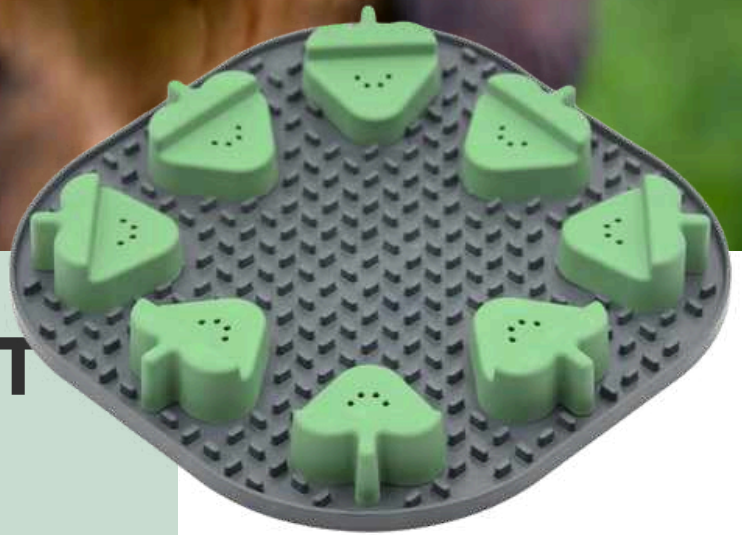

SNOOPY MAT + FIBNOOSE

25X25 [CM]

- 2in1 - licking and sniffing mat
- extends meal time
- stimulates intellectually
- reduces stress
- provides positive fatigue

The Snoopy mat combined with our Fibnoose product becomes both a licking and sniffing mat that connects meal and play. An interesting activity for the dog which ends with a food reward.

Available in 8 colors: