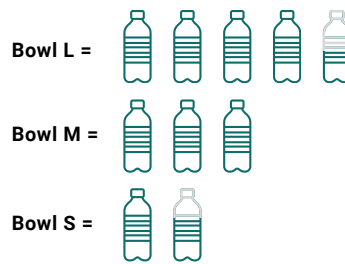

PRODUCTS MADE OF TPE-S

pet food mats

fibooes

pet toys

brushes

[rPET]

BOTTLE REINCARNATION

Regranulate from selective waste collections.

100% MADE OF RECYCLED PET BOTTLES

Have you ever wondered how many PET bottles it takes to let your pet enjoy its bowl from FIBOO?

By using recycled material we reduce the carbon footprint by almost 90%!