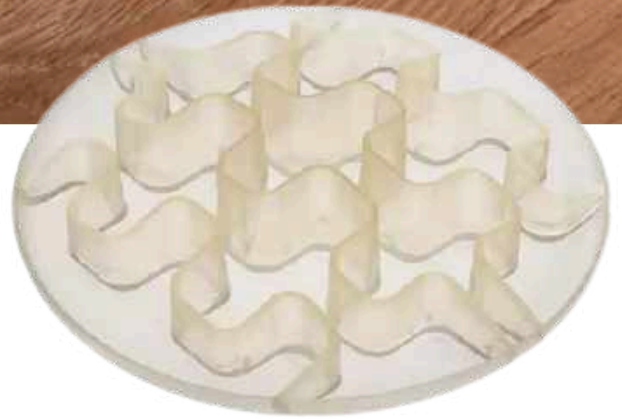

Available in 5 colors:

**GREAT
GRIP!**

MATA FIZZA

Ø21,5 [CM]

- slows down eating
- calms down and relaxes
- supports digestion and prevents gastric problems
- non-slip
- easy to clean

A rim around the mat protects against water and food spills. Perfect for having fun by licking and extracting food from places which are not that easy to be reached. Has a calming and relaxing effect.

MATA
SPACE FIP
Ø21,5[CM]

- slows down eating
- calms down and relaxes
- supports digestion and prevents gastric problems
- non-slip
- easy to clean

A rim around the mat protects against water and food spills. Perfect for having fun by licking and extracting food from places which are not that easy to be reached. Has a calming and relaxing effect.

LOLLIPOP MINI

Ø13 [CM]

- slows down eating
- calms down and relaxes
- supports digestion and prevents gastric problems
- non-slip
- easy to clean

Licking mat - combines a meal with fun.
Provides an interesting activity for the dog
ending with a food reward.
Made of safe recycled material.

Available in 8 colors:

It can be an independent
product or an addition to
BOWL M.

SLOW FEEDER BOWL

Ø15 [CM]

The slow feeder bowl forces to eat more slowly, thus preventing digestive problems of our pet.

- slows down eating
- supports digestion
- prevents gastric problems
- flexible and resistant to tearing and stretching
- soft material does not expose to injury