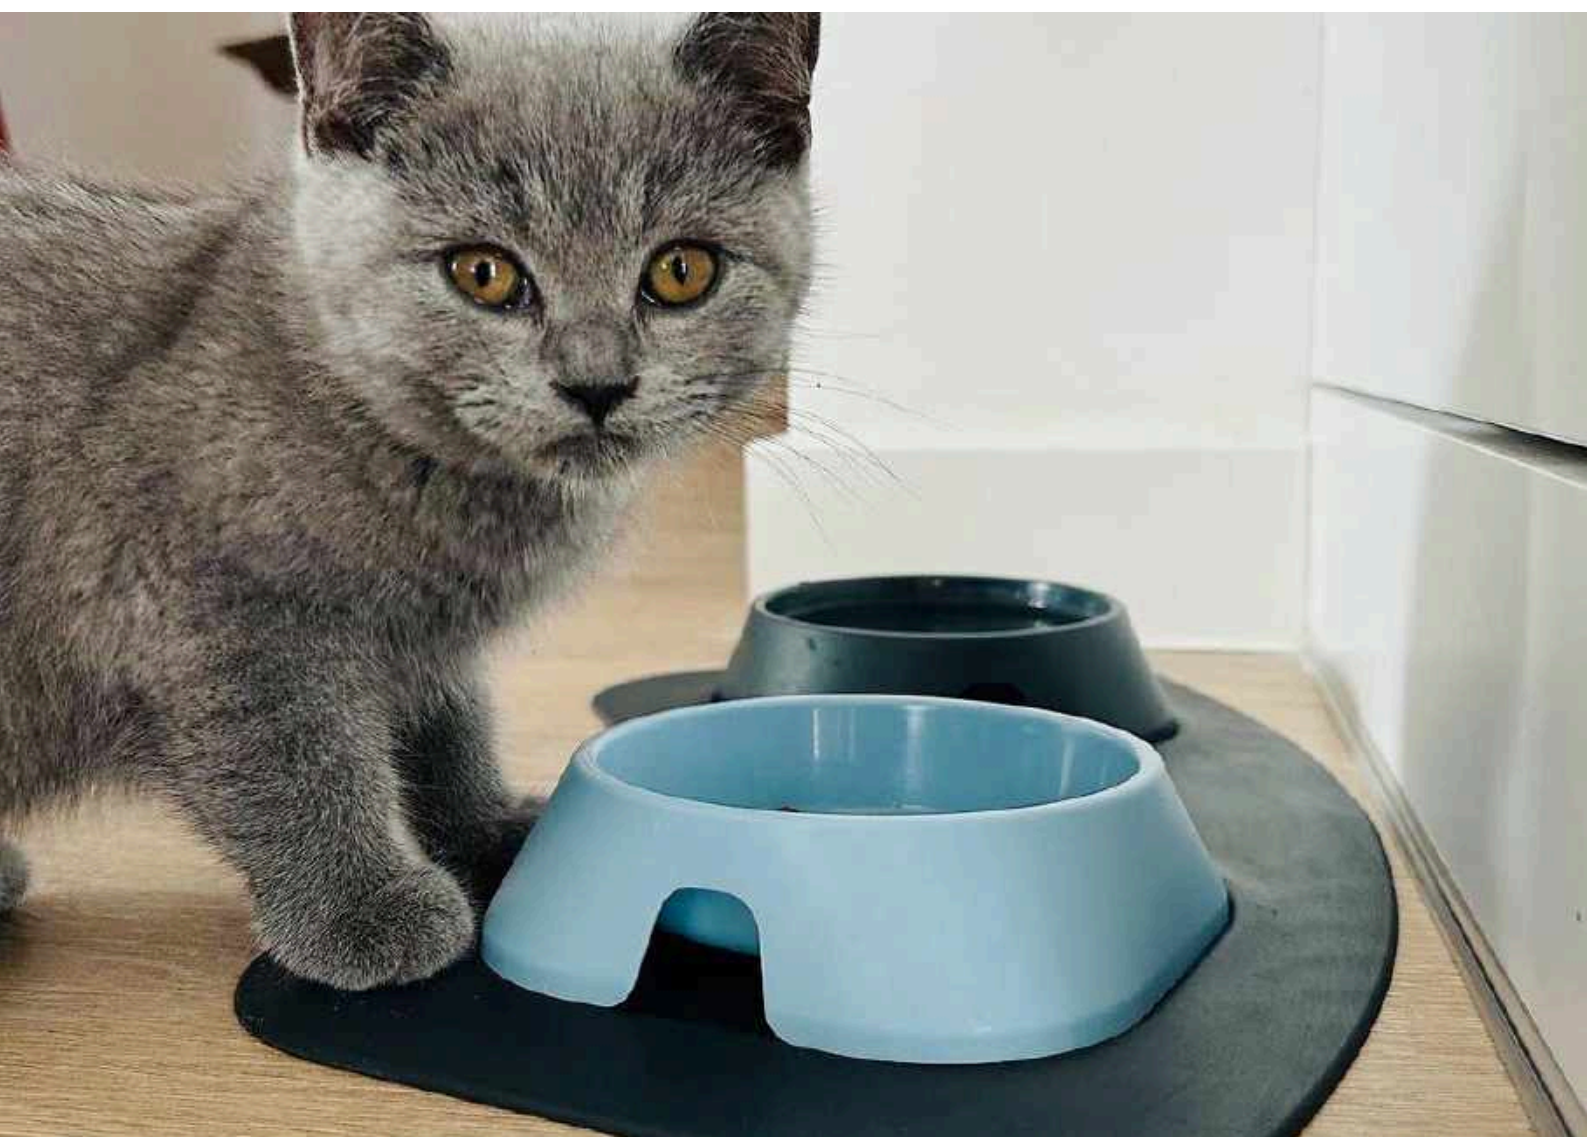

The bowls are provided with non-slip rubber bands made of a flexible, adhesive material that prevents the bowls from moving.

Available in 10 colors: