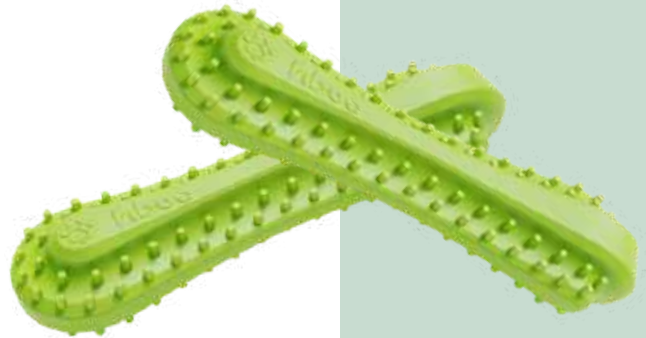

* both for PET and ECO bowls

** also 1x flat bowl, 1 x bowl S

FIBOONE PUPPY

9X3 [CM]

- soft and light chewing bone for puppies
- gentle on gums
- relieves pain during teething
- prevents destructive chewing

Made of safe recycled material.
Produced in visible colors!

Available in 5 colors :

FIBOONE

S 12 [CM]

M 15 [CM]

L 19 [CM]

- relieves stress and destructive biting
- durable
- floats on water
- free of toxic substances