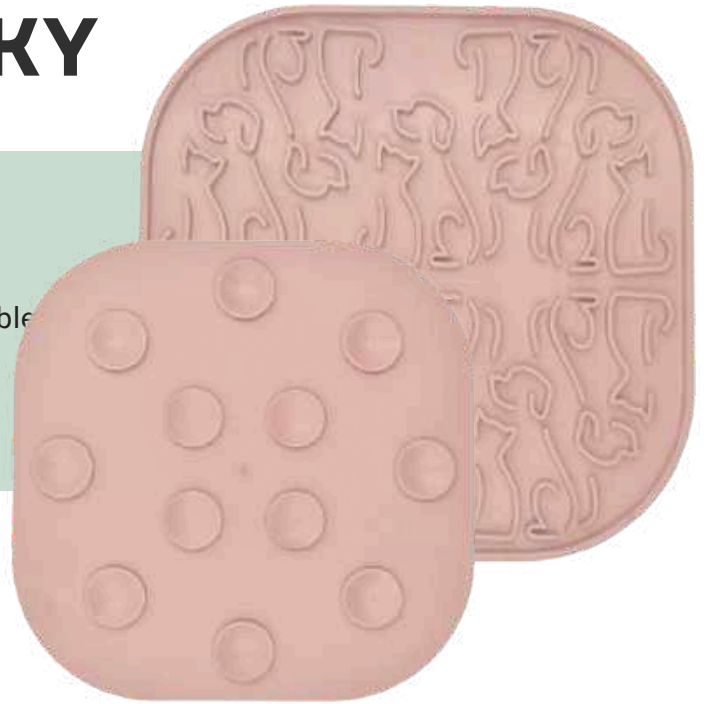

Available in 8 colors:

MATA

LOLLIPOP STICKY

19X19 [CM]

- slows down eating
- calms down and relaxes
- supports digestion and prevents gastric problems
- non-slip
- easy to clean

A rim around the mat protects against water and food spills. Perfect for having fun by licking and extracting food from places which are not that easy to be reached. Has a calming and relaxing effect.

Available in 5 colors:

**GREAT
GRIP!**

MATA FIZZA

Ø21,5 [CM]

- slows down eating
- calms down and relaxes
- supports digestion and prevents gastric problems
- non-slip
- easy to clean

A rim around the mat protects against water and food spills. Perfect for having fun by licking and extracting food from places which are not that easy to be reached. Has a calming and relaxing effect.