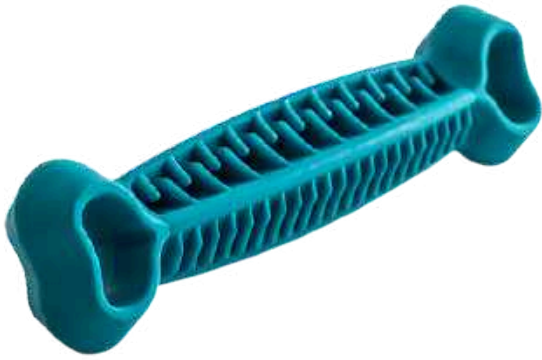

* both for PET and ECO bowls

** also 1x flat bowl, 1 x bowl S

FIBOONE PUPPY

9X3 [CM]

- soft and light chewing bone for puppies
- gentle on gums
- relieves pain during teething
- prevents destructive chewing

Made of safe recycled material.
Produced in visible colors!

Available in 5 colors :

FIBOONE

S 12 [CM]

M 15 [CM]

L 19 [CM]

- relieves stress and destructive biting
- durable
- floats on water
- free of toxic substances

Made of safe recycled material.
Produced in visible colors!

Available in 5 colors :

FIBOONE DENTAL

19 [CM]

- supports dental hygiene and development
- can be filled with treats
- durable
- floats on water
- free of toxic substances

Made of safe recycled material.
Produced in visible colors!

Available in 5 colors:

FRISBOO

25 [CM]

- supports physical and mental development
- durable
- floats on water
- free of toxic substances

Made of safe recycled material.
Produced in visible colors!