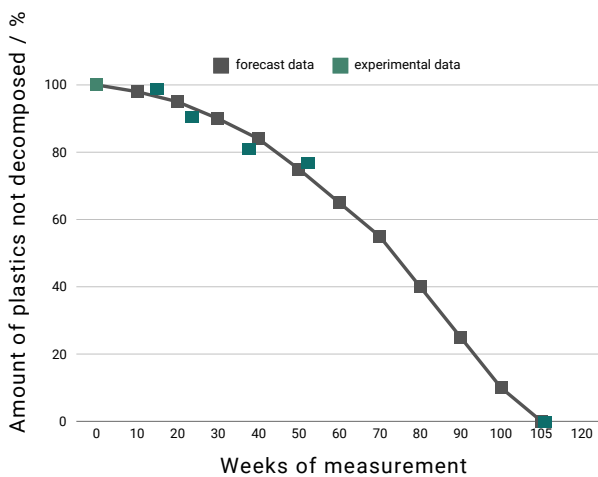

Our bowl made of rPLA should decompose in a home composter in as little as three years.

Did you know that:

PRODUCTS MADE OF rPLA