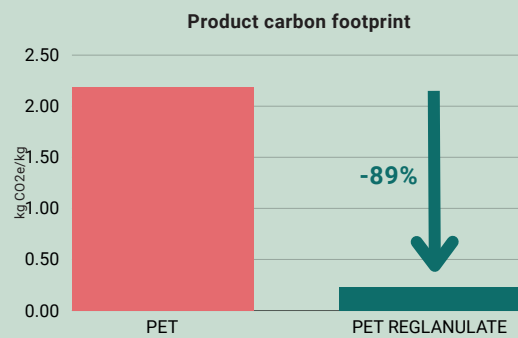

Did you know that:

One of the materials we use containing 69% regranalate has a carbon footprint of 1.80 CO2e/kg compared to approximately 2.05 CO2e/kg for materials without regranalate.

Co2e/kg reduction - 25%

100% MADE OF RECYCLED PET BOTTLES

Have you ever wondered how many PET bottles it takes to let your pet enjoy its bowl from FIBOO?

By using recycled material we reduce the carbon footprint by almost 90%!

According to calculations provided by our supplier, the carbon footprint of our rPET is 0.21kg CO₂e/kg compared to 2.19kg CO₂e/kg for virgin material.

PRODUCTS MADE OF rPET

bowl S

flat bowl

bowl M

bowl L

[rPLA]

POLYLACTIDE

It is derived from renewable sources (corn starch) and has a smaller carbon footprint compared to traditional plastics, such as petroleum-based plastics.

100% BIOBASED

100% BIODEGRADABLE

100% REGLANULATE