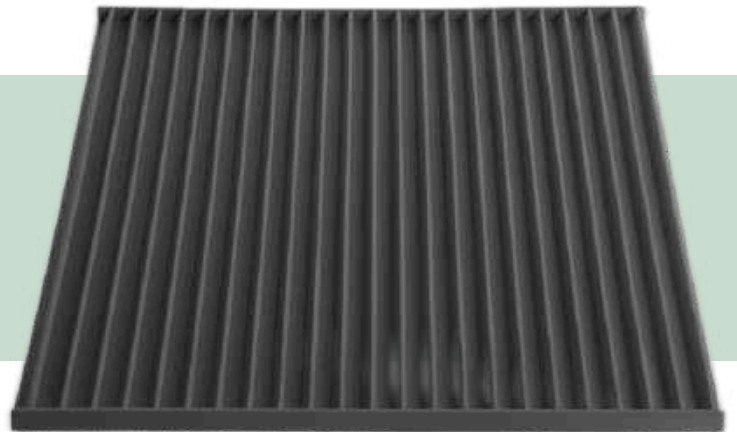

Grey – hard brush

- effective for combing - moderate adhesion of fur to the product
- massager
- easy to clean
- safe to use

LITTER MAT

30X30 [CM]

- keeps up to 90% of the litter
- easy to clean
- anti-slip
- possibility of individual configuration